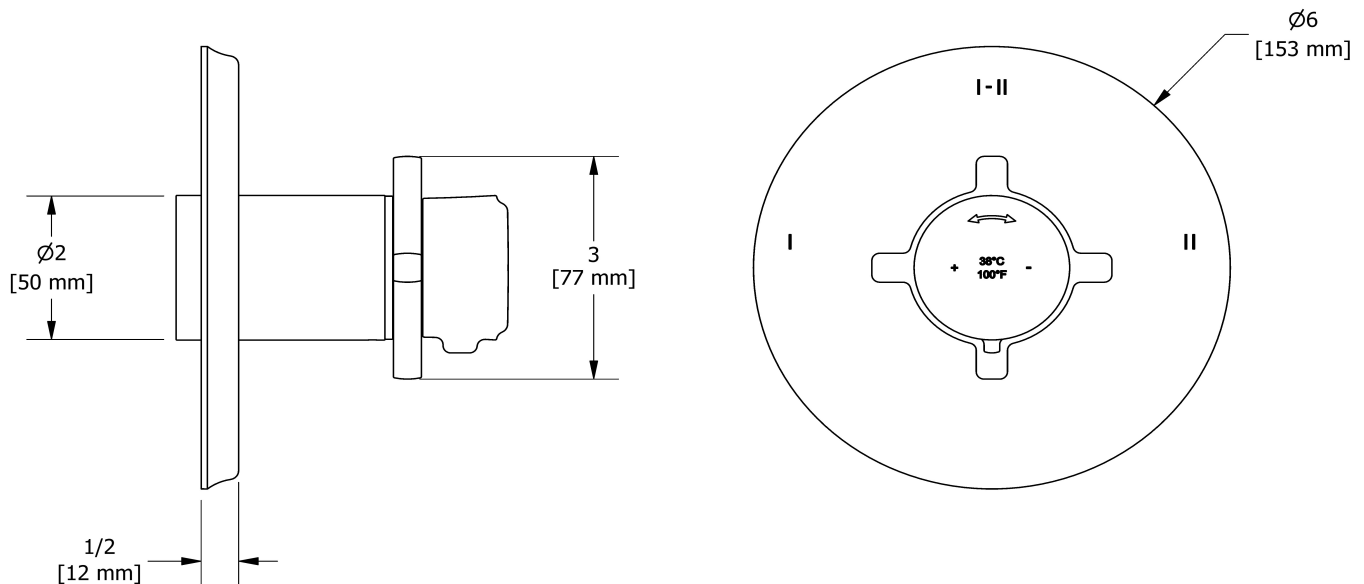

## Descriptions

- R23, R23-SPEX or R23-EX rough required to complete
- Trim only
- Thermostatic/pressure balance coaxial cartridge with check valves
- 4 positions (OFF, 1, 1 and 2, 2) share

## Certifications

- CSA B125.1
- ASME A112.18.1
- ASSE 1016

2-way Type T/P coaxial valve trim  
**TMMRD23+**

UPC®

Sizes, models and finishes may differ from those presented.